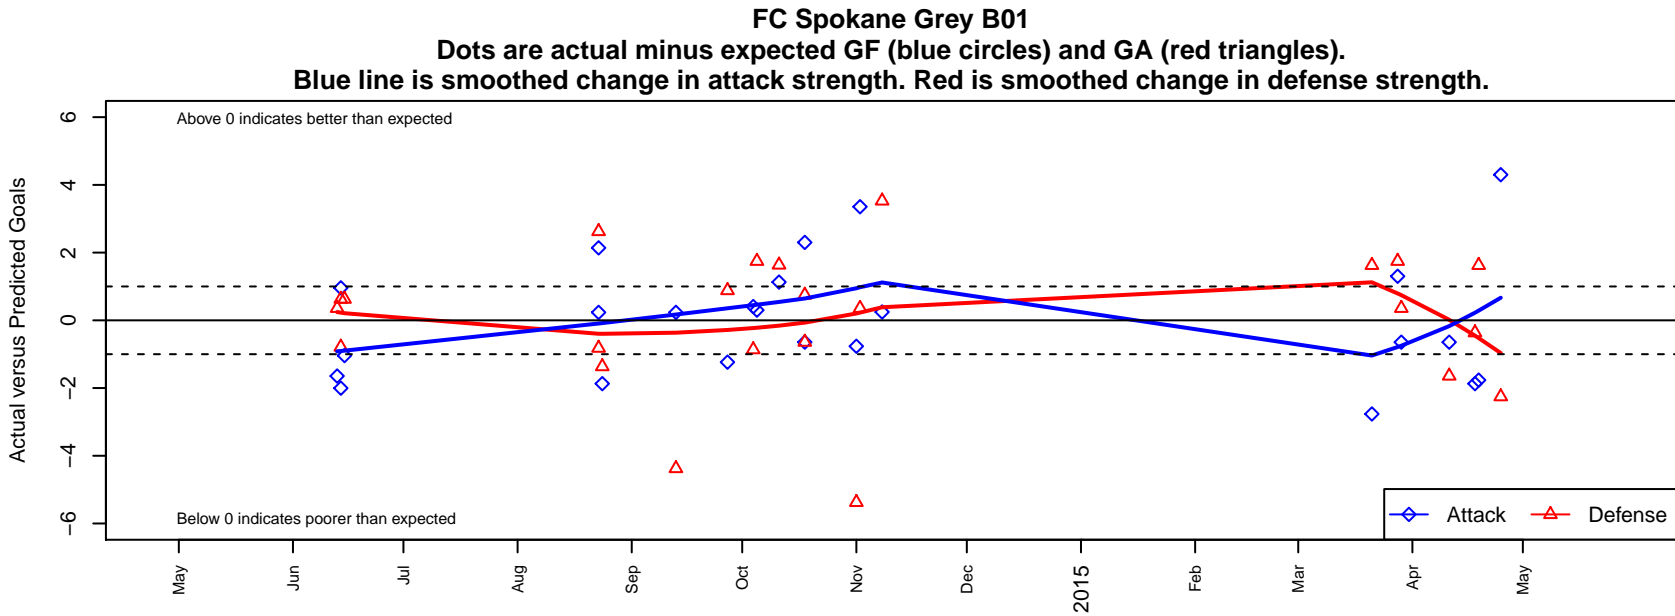

FC Spokane Grey B01

FC Spokane
 Spokane, WA
 B01 total strength=660
 attack=1.06 defense=0.36
 fall league = PSPL–Inland Div 2 U13
 spr league = Spr PSPL–Inland Div 2 U13
 notes= Retan 2013; Lopez 2014

**attack and defense variance (black dot)
relative to other teams
and top 10 in region**

**attack and defense rating
relative to others at age
and all opponents in last 13 months**

Performance relative to 13 month average